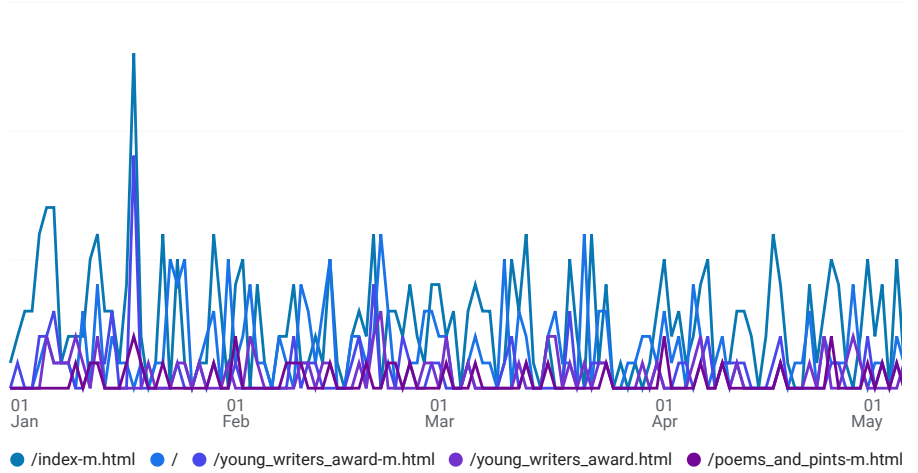

This property is not fully set up. You can complete the recommended setup checklist in the Setup Assistant.

[Learn more](#)

[Complete setup](#)

All accounts > Malcolm Lloyd
Cheval - GA4

Try searching "Behaviour overview"

- Reports snapshot
- Real-time
- Life cycle
  - Acquisition
  - Engagement
    - Overview
    - Events
    - Conversions
    - Pages and screens
    - Landing page
  - Monetisation
  - Retention
- User
  - Demographics
  - Tech

Pages and screens: Page path and screen class Custom

Views by Page path and screen class over time

Search...

Page path and screen class	Views	Users
	959 100% of total	473 100% of total
1 /index-m.html	354	267
2 /	216	171
3 /young_writers_award-m.html	90	78
4 /young_writers_award.html	65	59
5 /poems_and_pints-m.html	42	39
6 /past_winners-m.html	35	25
7 /past_winners.html	22	20
8 /poems_and_pints.html	21	17
9 /latest_updates.html	11	7
10 /paypal_young_writers_award-m.html	11	9

Library